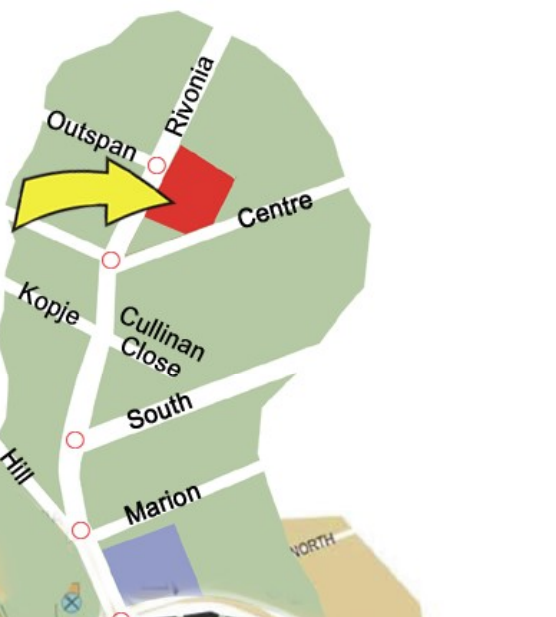

**THE WALDORF**  
Corner Outspan & Rivonia Road  
Sandton  
Johannesburg

Copyright © 2006  
South African Mapping Company

- Sandton City Management District (SCMD)
- Wierda Valley Management District (WVMD)
- Sandton Business Improvement District (SBID)
- Proposed Gautrain Route